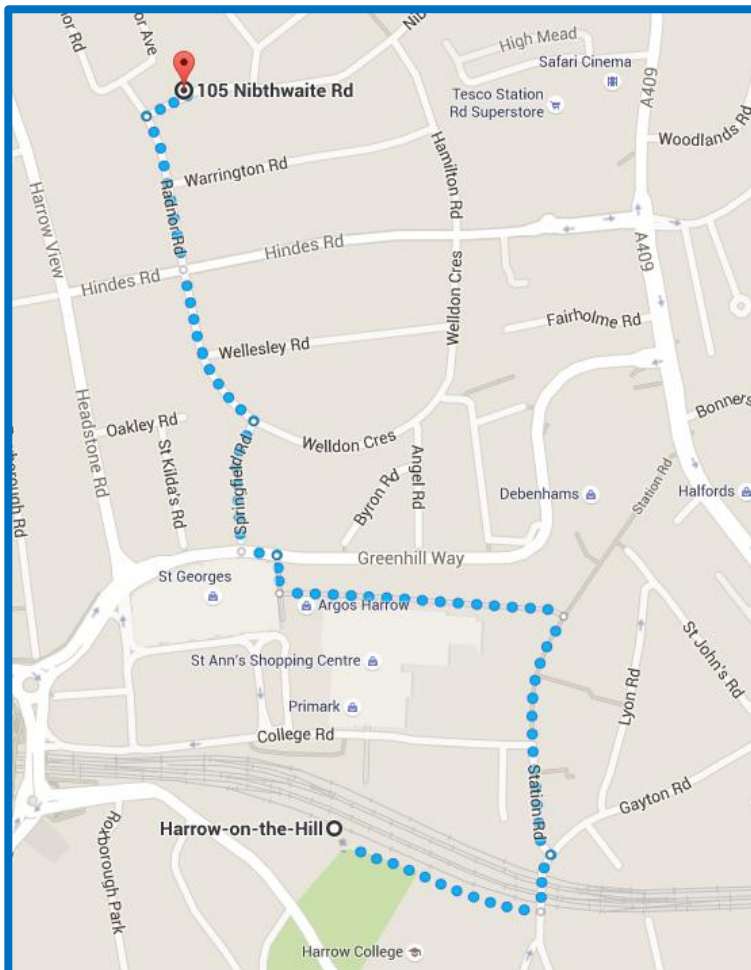

From Harrow-on-the-Hill

Walk east for 0.1 mi towards Peterborough Rd

Turn left onto Station Rd and walk for 210 ft

Turn left to stay on Station Rd

After 0.2 mi turn left towards Greenhill Way and walk for 0.2 mi

Turn right towards Greenhill Way and walk for 140 ft

Turn left onto Greenhill Way and walk for 130 ft

After 480 ft turn right onto Springfield Rd

Turn left onto Welldon Cres and walk for 0.1 mi

Continue onto Radnor Rd

After 0.1 mi turn right onto Nibthwaite Rd, the building entrance will be on the right