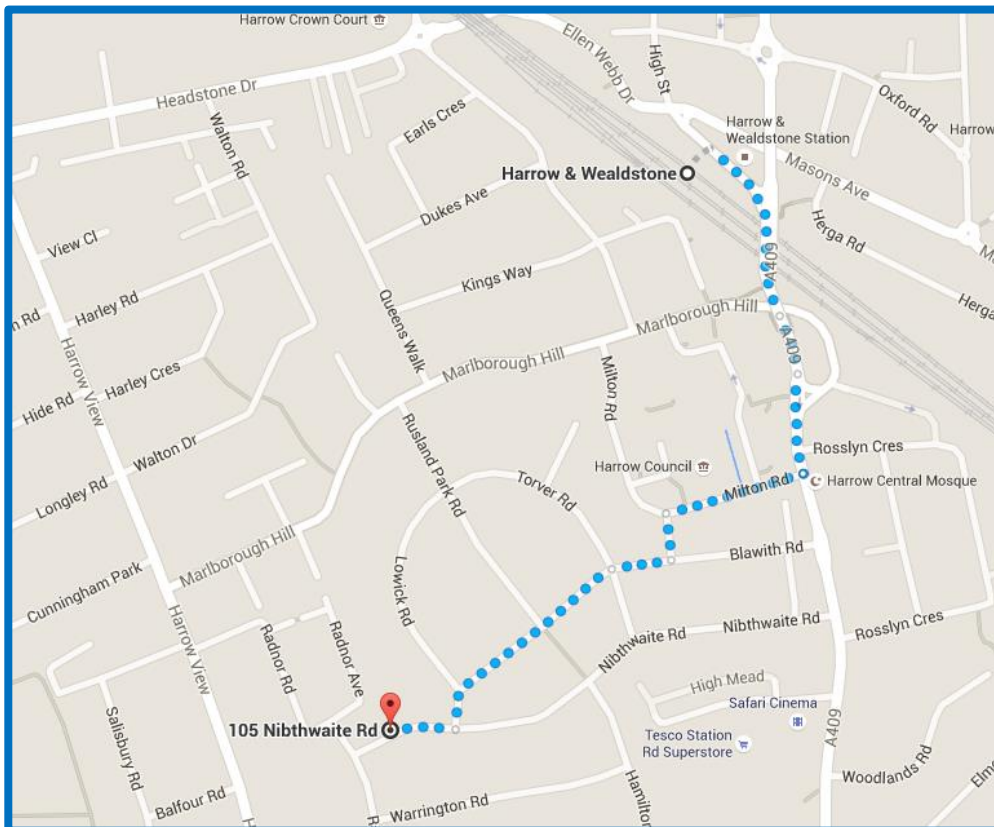

Directions to Phi Tuition - Harrow Office

105 Nibthwaite Road, Harrow
Middlesex, HA1 1TE | 02032 863 480

Via Tube & London Overground

The closest stations are **Harrow & Wealdstone** (Bakerloo; London Overground); and **Harrow-on-the-Hill** (Metropolitan).

From Harrow & Wealdstone

Walk south-east on The Bridge for 0.1 mi

After 230 ft continue onto Railway Approach

Turn slight right to stay on Railway Approach and walk for 380 ft

Turn right onto Milton Rd and walk for 0.1 mi

Turn left onto Poets Way

After 170 ft turn right onto Blawith Rd and walk for 226 ft to continue onto Bethcar Rd for 0.2 mi

Turn right onto Nibthwaite Rd, the building entrance will be on the right after 240 ft

Via Bus

H14 between Northwick Park Hospital and St Thomas' Drive
140 between Heathrow Central Bus Station and Long Elmes
182 between Brent Cross Shopping Centre and Bannister Playing Fields
340 between Edgware Bus Station and Harrow Bus Station
618 between Raleigh Close and Mill Hill Broadway Station
640 between Bentley Wood High School and South Harrow Station