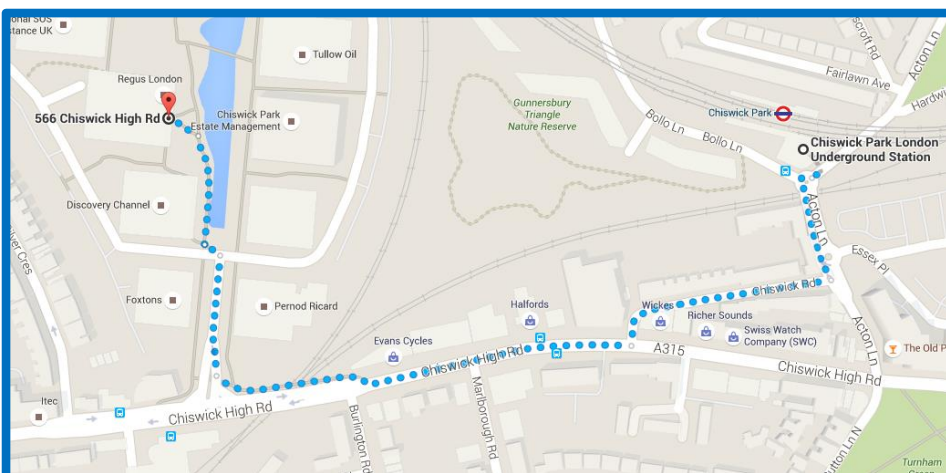

From Chiswick Park

Head south toward Bollo Ln & turn right onto
Chiswick Rd.
Walk 0.1 mi & turn right onto Chiswick High Rd.
Walk 0.2 mi and take the first right.
Walk 350 ft & turn left to take the first right.

Walk 300 ft and turn left and walk for 90 ft
Entrance to Building 3 is directly ahead.
Walk up the stairs on the 1st floor at the reception.