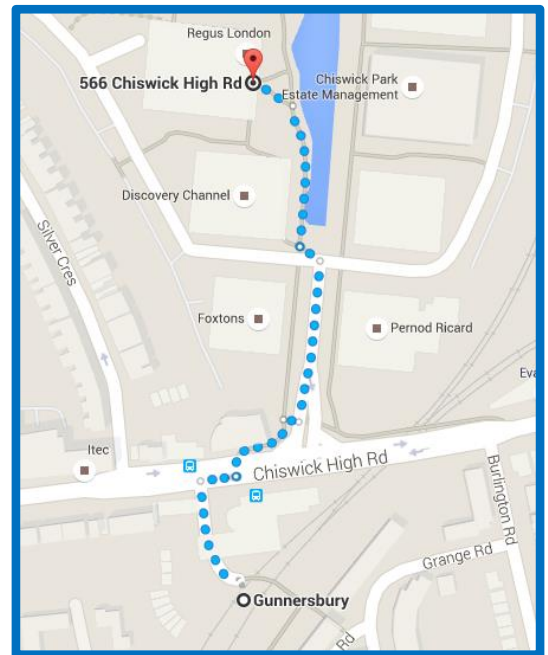

## Via Tube & London Overground

The closest Stations are **Gunnerysbury** (**District Line**; **London Overground**) and **Chiswick Park** (**District Line**).

### From Gunnerysbury

Walk up Gunnerysbury Mews  
Turn right onto Chiswick High Road.  
Take the first left leaving Chiswick High Road.  
Walk 100 ft and take the first left.  
Keep walking for 400 ft.  
Cross the path and walk for a further 300 ft.  
Turn left and walk for 90 ft.  
Entrance to Building 3 will be directly ahead.  
Walk up the stairs on the 1<sup>st</sup> floor at the reception.

### From Chiswick Park

Head south toward Bollo Ln & turn right onto  
Chiswick Rd.  
Walk 0.1 mi & turn right onto Chiswick High Rd.  
Walk 0.2 mi and take the first right.  
Walk 350 ft & turn left to take the first right.

## Via Bus

27 between Chiswick Business park and Chalk Farm

237 between Frampton Road and White City Bus Station

267 between Hammersmith Bus Station and Fulwell Bus Garage

391 between George Street and Sands End